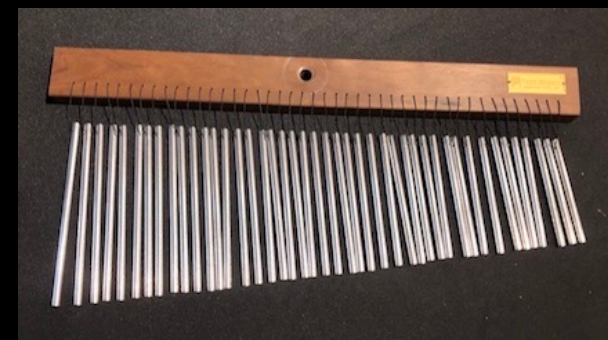

Wind Chimes – Metal (Mark Tree)

- Treeworks, TRE-44 Studio Chimes
- Treeworks TRE-35
- Homemade, 40 solid stainless steel
- Small, three pitches (six rods for each pitch)
- Includes Stand
- PRICE
  - $5 (daily)
  - $10 (week)

(Foglie de Rame Col Mano, Metallwindspiel, Cortina China, Wind Chimes)