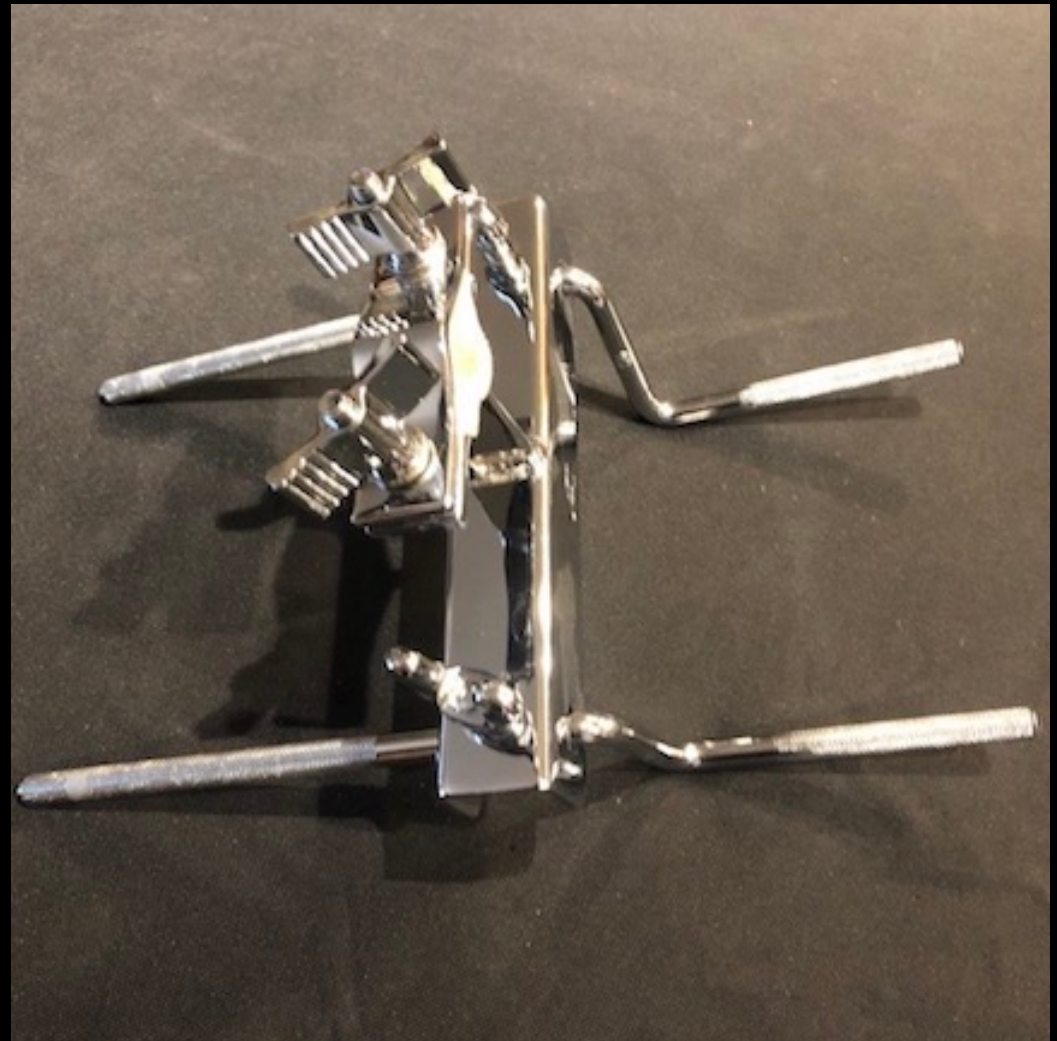

Mini-Everything Rack

LP

- Attaches to most stands
- For Mounting Cowbells, Woodblocks, Miller Machine, etc.
- PRICE
  - $5 (daily)
  - $10 (week)