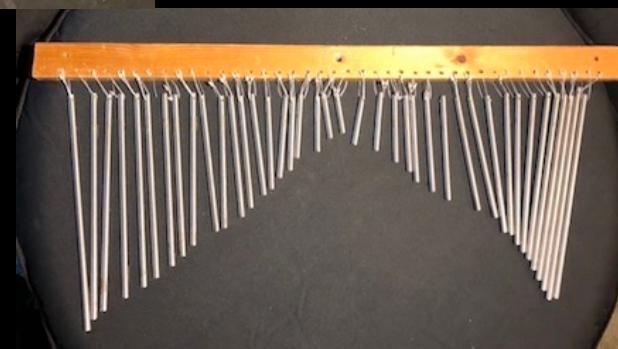

Wind Chimes – Metal (Mark Tree)

- Treeworks, TRE-44 Studio Chimes
- Treeworks TRE-35
- Homemade, 40 solid stainless steel
- Small, three pitches (six rods for each pitch)
- Includes Stand
- PRICE
  - $5 (daily)
  - $10 (week)

(Foglie de Rame Col Mano, Metallwindspiel, Cortina China, Wind Chimes)