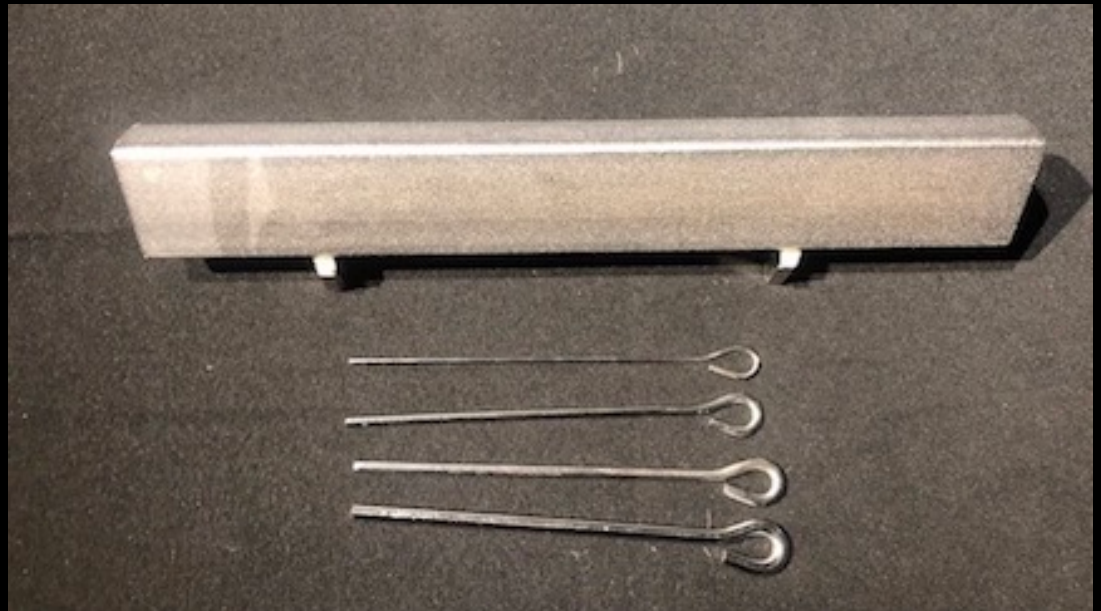

(Ang Klings, Anklung, Angkloeng, Gitterrassel)

Anvil

Weiss

(Metallblock, Metal Block, Yunque, Amboss, Enclume, Incudine)

- Includes stand and selection of metal beaters
- PRICE
 - \$5 (daily)
 - \$10 (week)