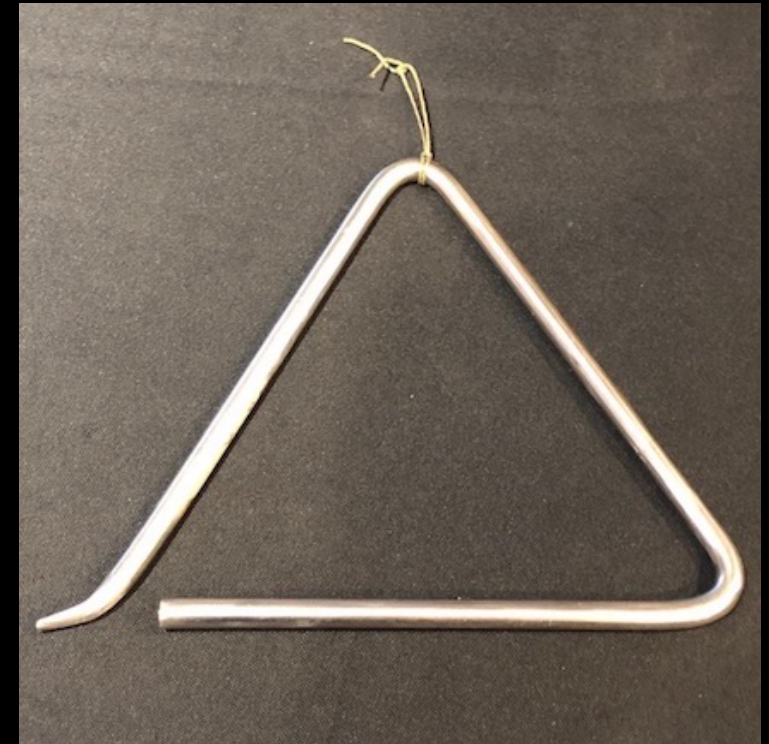

Triangles

- Leedy/Wurlitzer
  - 8.5"
- Unknown Brand
  - 4" & 5"