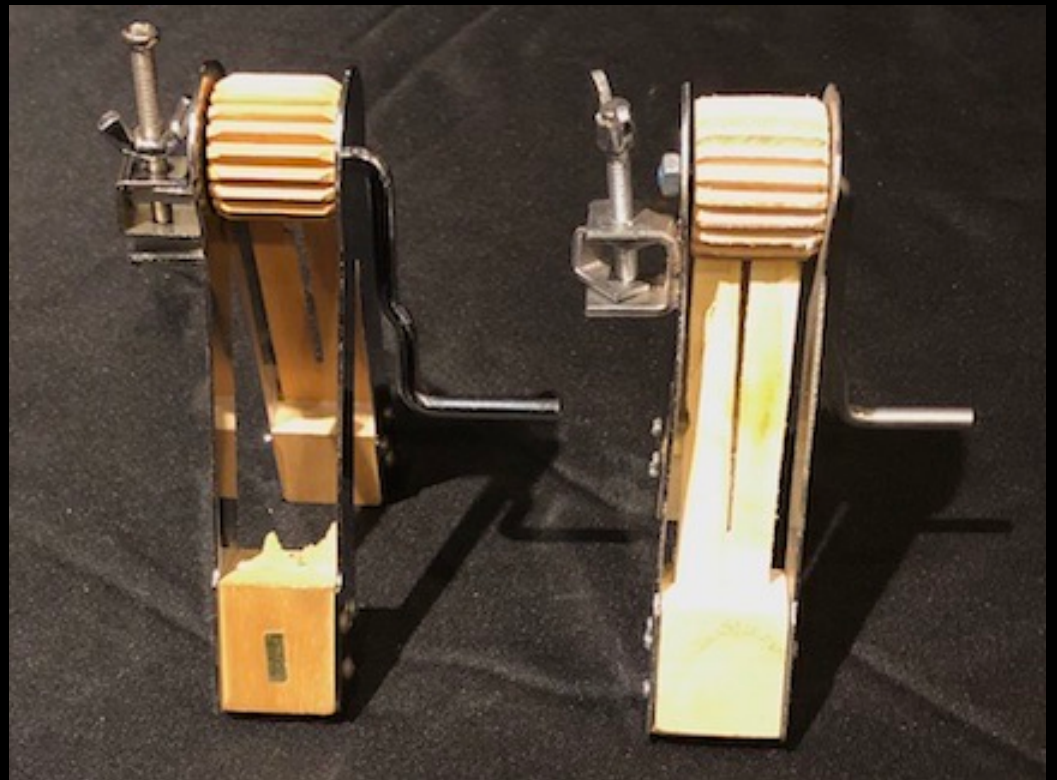

Ratchet

- Carroll Sound on left.
  Missing one side (softer volume)
- Music Treasures Company on right, complete (loud volume)
- PRICE
  - $5 (daily - each)
  - $10 (week - each)