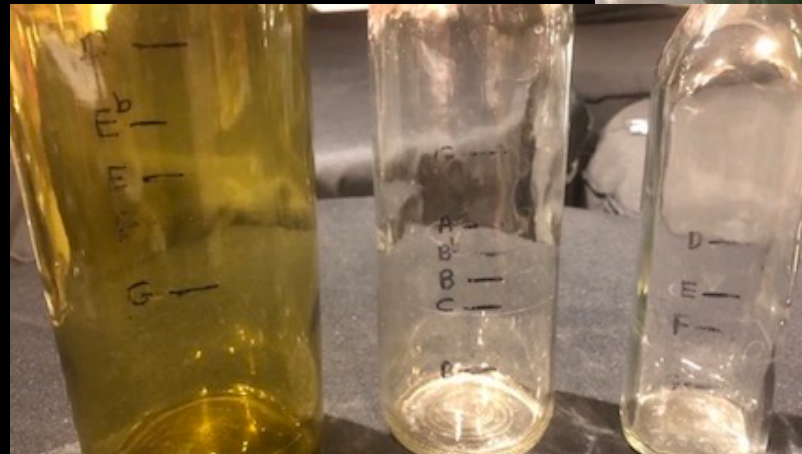

Bottles, Tuned

Glass, One Octave

- Markings indicate water level needed to produce pitches shown
- Wood mallets project well, easier on bottles than plastic/acrylic mallets
- PRICE
  - $10 (daily)
  - $20 (week)

(Bouteillophone, Flaschenspiel, Suono di Bottiglia)