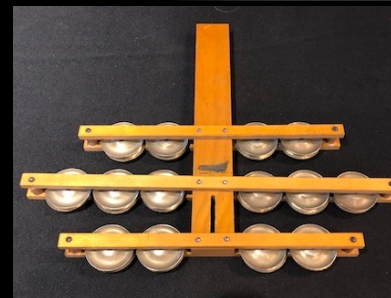

Tambourine - Various

Grover

- Turkish, 13" (Single Row)
- Egyptian Riq, 9" (Double Row, Brass Jingles)
- Pakistan (10" Single Row)
- Pakistan (Double Row)
  - 6", 10"
- Wurlitzer Organ Tambourine, 14" x 7"

- PRICE
  - $5 (daily)
  - $10 (week)

(Tambour de Basque, Shaquef, Tiryal, Schellentrommel, Schellentamburin, Baskische Trommel, Becken-Tambourine, Tamburello Basco, Tamborilete, Tamburino, Tamburino Provenzale, Tamburin, Tamburo Basco)